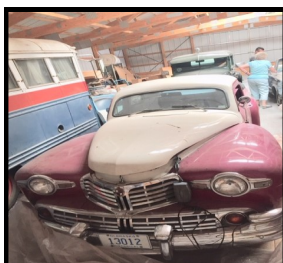

# BURTON BODY SHOP AUCTION

SEPTEMBER 21, 2019 ~ 10:00 A.M.

WEST HWY 20 ~ RUSHVILLE, NE

1961 TRIUMPH TR 3 CONVERTIBLE

1965 CHRYSLER CONVERTIBLE

1947 LINCOLN

1951 HUDSON

1941 PLYMOUTH PICKUP

41 CHEVY CUSTOM BUS CAMPER

1975 DODGE MAXI VAN

1981 TOYOTA PICKUP 2X2

SELLING AUTOS & BODY SHOP

EQUIPMENT

SO MANY ITEMS WE CAN'T

BEGIN

TO LIST EVERYTHING.