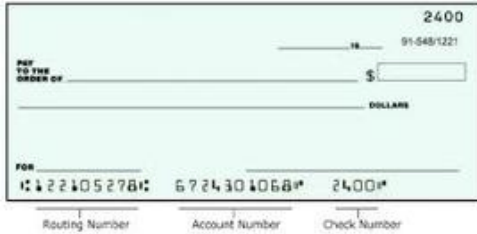

**(Regional)-USDA Payments Ready To Go After Shutdown Delay**

By: Roxie Graham-Marski Posted at: 10/23/2013 08:46 AM

DES MOINES, Iowa (ASSOCIATED PRESS) - Farmers should begin getting payments soon for land set aside in the Conservation Reserve Program.