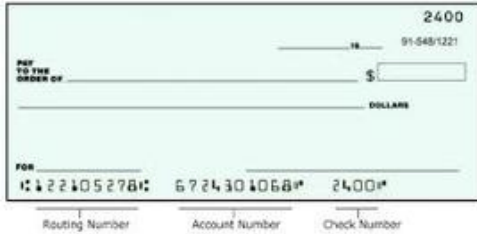

By: Roxie Graham-Marski Posted at: 10/23/2013 08:46 AM

DES MOINES, Iowa (ASSOCIATED PRESS) - Farmers should begin getting payments soon for land set aside in the Conservation Reserve Program.

The U.S. Department of Agriculture says it is sending out checks several weeks late because of the partial government shutdown.