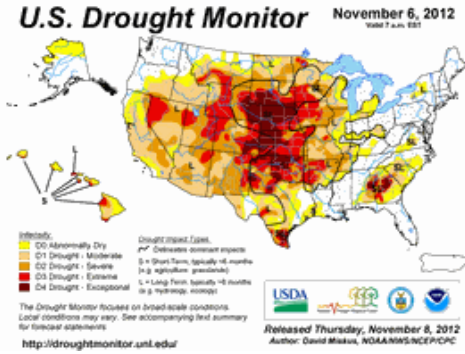

By: Roxie Graham-Marski Posted at: 11/08/2012 09:26 AM

ST. LOUIS (AP) - The nation's worst drought in decades has worsened in parts of the nation's midsection, further frustrating ranchers and growers of winter wheat in Kansas and Oklahoma.

The U.S. Drought Monitor's weekly update posted Thursday shows that 60 percent of the land in the lower 48 states is experiencing some degree of drought as of Tuesday. That's down less than a percentage point from the previous week.

But the nation's worst drought in decades intensified in Kansas, the top U.S. producer of winter wheat. Thursday's update shows that the expanse of that state in extreme or exceptional drought - the two worst classifications - rose roughly 6 percentage points, to 83.8 percent.