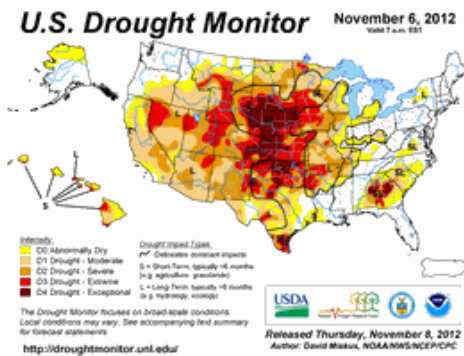

### (Regional)-Drought Monitor Shows 60 Percent Of Lower 48 Experiencing Drought

By: Roxie Graham-Marski Posted at: 11/08/2012 09:26 AM

ST. LOUIS (AP) - The nation's worst drought in decades has worsened in parts of the nation's midsection, further frustrating ranchers and growers of winter wheat in Kansas and Oklahoma.

The U.S. Drought Monitor's weekly update posted Thursday shows that 60 percent of the land in the lower 48 states is experiencing some degree of drought as of Tuesday. That's down less than a percentage point from the previous week.

But the nation's worst drought in decades intensified in Kansas, the top U.S. producer of winter wheat. Thursday's update shows that the expanse of that state in extreme or exceptional drought - the two worst classifications - rose roughly 6 percentage points, to 83.8 percent.