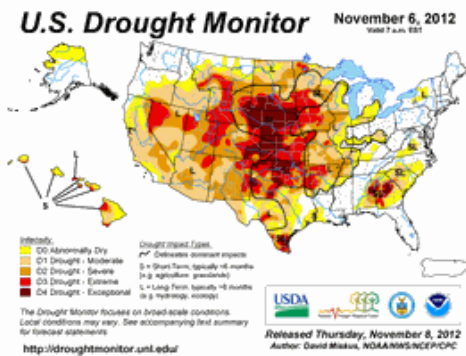

By: Roxie Graham-Marski Posted at: 11/08/2012 09:26 AM

ST. LOUIS (AP) - The nation's worst drought in decades has worsened in parts of the nation's midsection, further frustrating ranchers and growers of winter wheat in Kansas and Oklahoma.

The U.S. Drought Monitor's weekly update posted Thursday shows that 60 percent of the land in the lower 48 states is experiencing some degree of drought as of Tuesday. That's down less than a percentage point from the previous week.

But the nation's worst drought in decades intensified in Kansas, the top U.S. producer of winter wheat. Thursday's update shows that the expanse of that state in extreme or exceptional drought - the two worst classifications - rose roughly 6 percentage points, to 83.8 percent.